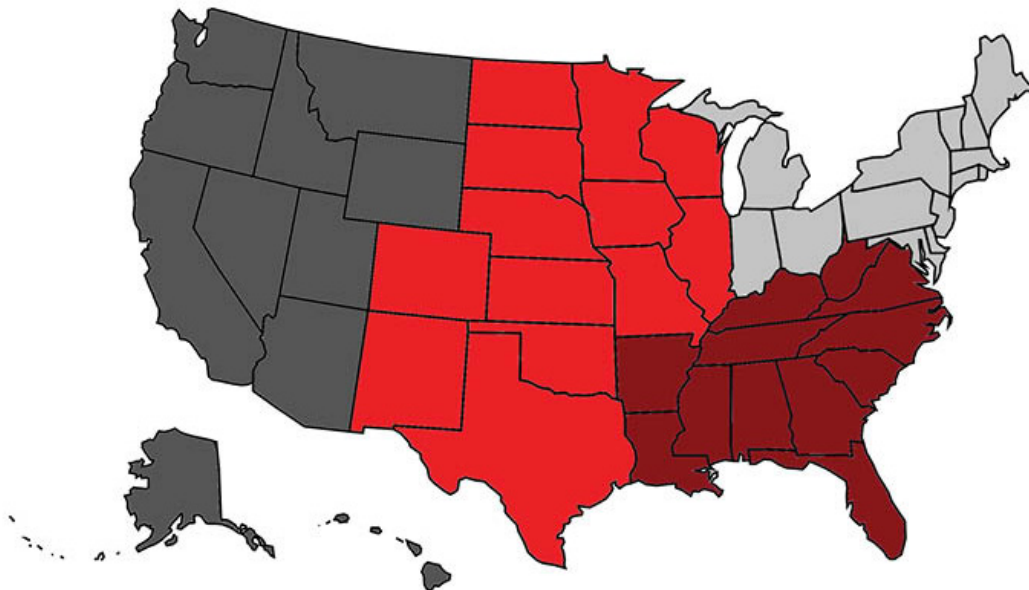

SALES TEAM

CENTRAL
DAVE JOHNSON
SmartLam
dave.johnson@
smartlam.com

NORTHEAST
JOHN DIEHL
SmartLam
john.diehl@
smartlam.com

SOUTHEAST
JOHN GOUGE
SmartLam
john.gouge@
smartlam.com

WEST
ERIK KEENAN
SmartLam
erik.keenan@
smartlam.com