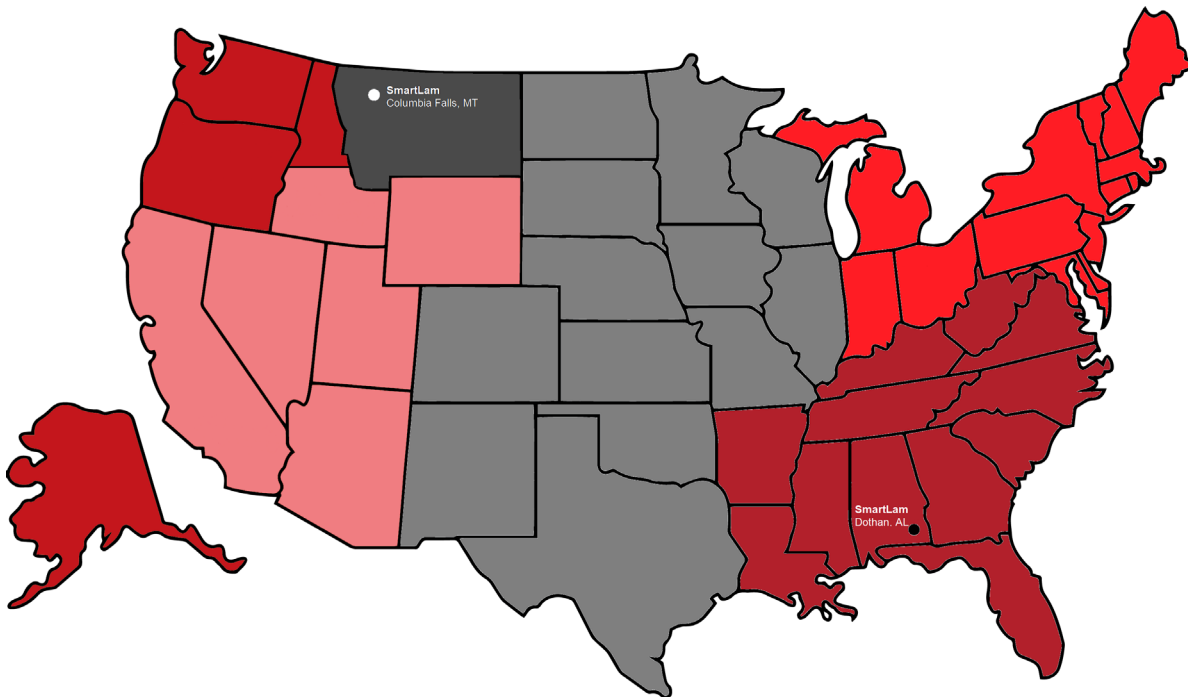

SALES TEAM

CENTRAL
DAVE JOHNSON
SmartLam
dave.johnson@
smartlam.com

NORTHEAST
JOHN DIEHL
SmartLam
john.diehl@
smartlam.com

SOUTHEAST
JOHN GOUGE
SmartLam
john.gouge@
smartlam.com

NORTHWEST
KELSEY WEST
RedBuilt
kwest@
redbuilt.com

SOUTHWEST
WILSON ANTONIUK
RedBuilt
wantoniuk@
redbuilt.com

MONTANA
ERIK KEENAN
SmartLam
erik.keenan@
smartlam.com